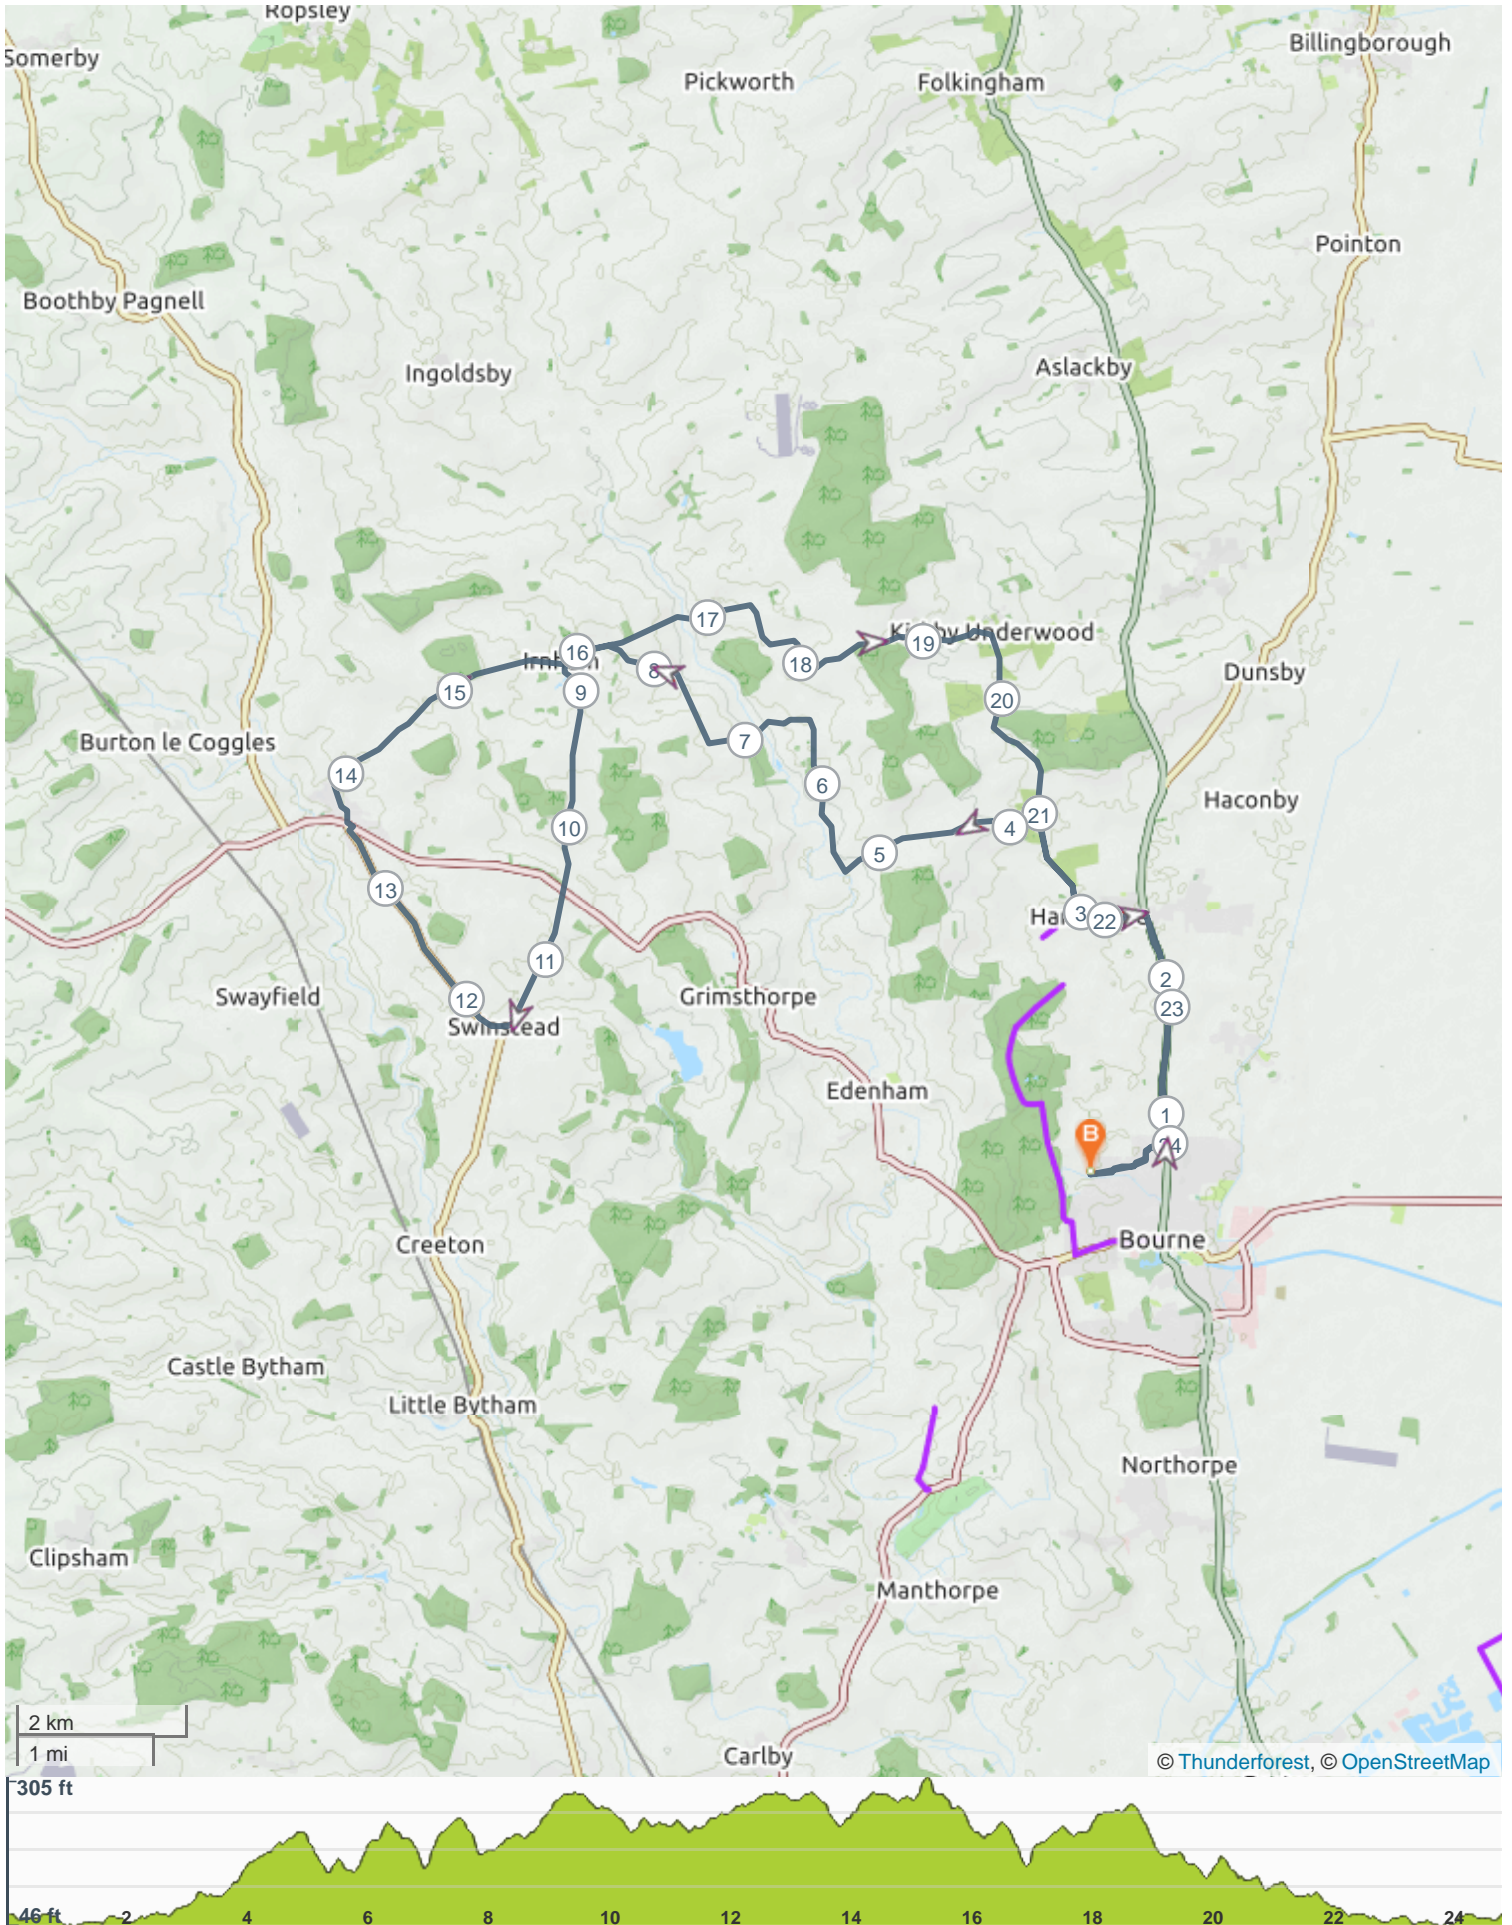

Swinstead Via Bulby

ROUTE DIRECTIONS

No	Miles	Turn	Directions
1	0.000		Start near 37 Hazelwood Dr, Bourne PE10 9SZ, UK
2	0.000		Head east on Hazelwood Dr towards Lilac Cl
3	0.160	←	Turn left onto Hawthorn Rd
4	0.337	↖	Turn left onto Lodge Rd
5	0.449	←	Turn left onto Broadlands Ave
6	0.572	→	Turn right onto Beaufort Dr
7	0.701	←	Turn left onto North Rd/A15
8	2.466	←	Turn right onto High St
9	2.479	↓	Head west on High St towards Folkingham Rd/A15
10	2.492		Continue onto Hanthorpe Rd
11	2.828		Slight right onto Stainfield Rd
12	3.490		Continue onto Hanthorpe Rd
13	3.760	←	Head west on Elsthorpe Rd towards Hangman's Ln
14	4.075		Elsthorpe Rd turns slightly left and becomes Hangman's Ln
15	5.244		Head south-west on Hangman's Ln towards Elsthorpe Rd
16	5.270	→	Turn right at Elsthorpe Rd
17	6.466		Head west
18	7.218		Head west
19	8.353	↖	Turn right onto Hawthorpe Rd
20	8.372	↓	Head west on Hawthorpe Rd towards Corby Rd
21	8.782		Continue onto Swinstead Rd
22	11.435		Continue onto Bourne Rd
23	11.526	↗	Slight right onto High St/B1176
24	11.586		Turn left
25	11.591	↙	Head north-west towards High St/B1176
26	11.596	←	Turn left onto High St/B1176
27	13.483	→	Turn right to stay on B1176
28	13.513	←	Turn left onto Bourne Rd/A151
29	13.551	↖	Head north-west on Bourne Rd/A151 towards Moreley's Ln
30	13.558	→	Turn right onto Moreley's Ln
31	13.596	↖	Turn left towards Church St
32	13.659	←	Turn left onto Church St
33	13.680		Church St turns slightly right and becomes High St
34	13.892	↗	Continue onto Irnham Rd
35	14.928		Continue onto Corby Rd