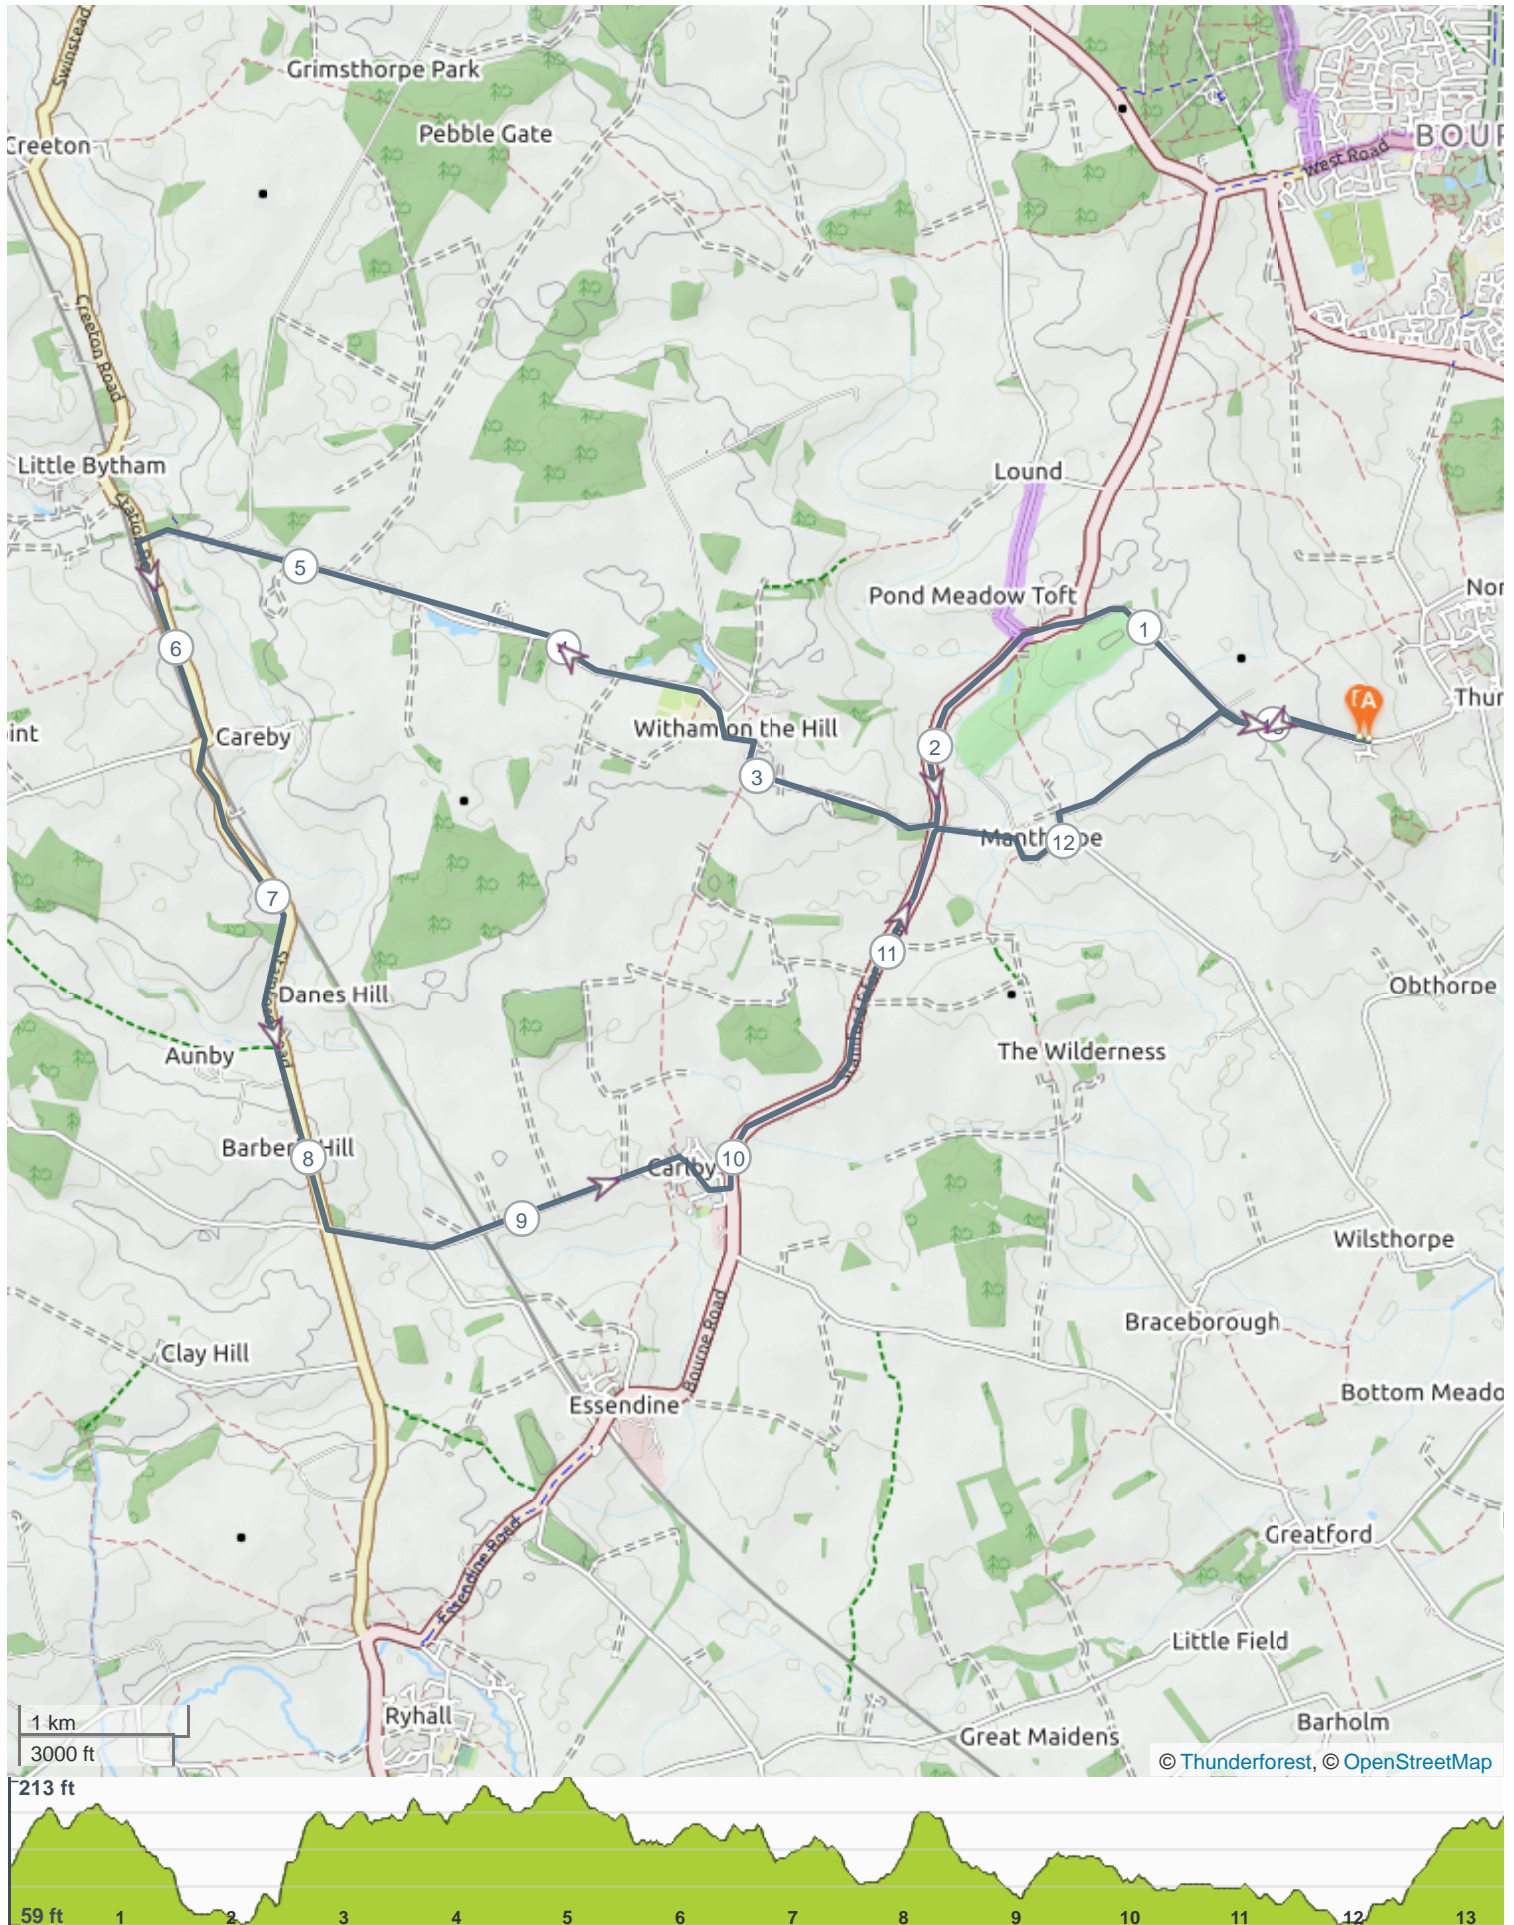

# Bourne 13 Miler

## ROUTE INFORMATION

ROUTE LENGTH	13.338 miles
ASCENT	695 ft
DESCENT	679 ft
HILLS	⬆ 39.5%   ⬇ 41.2%   ➡ 19.3%
TERRAIN	Road <b>A</b>
START	<b>LAT:</b> 52.736344, <b>LNG:</b> -0.387526

## ROUTE DIRECTIONS

No	Miles	Turn	Directions
1	13.338		